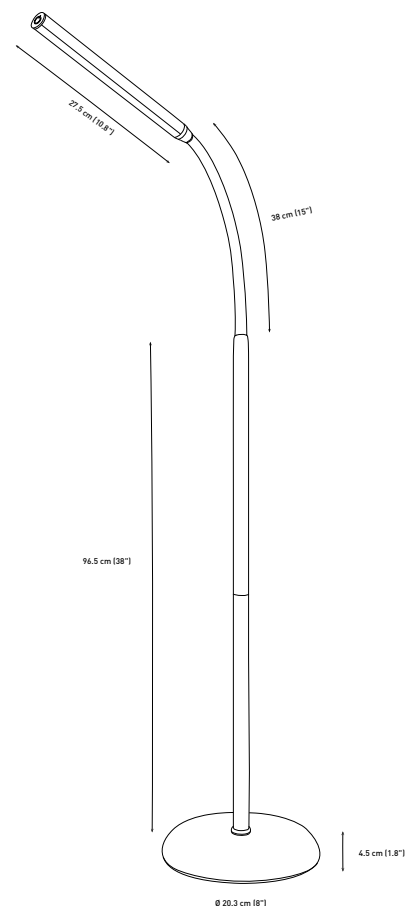

## FEATURES

- Flexible arm directs light exactly where you need it
- 28 high quality bright LEDs provide accurate colour matching
- Touch switch dimmer with 4 brightness levels
- Lamp brightness: 1,145 Lux at 30cm (12")

### Product information

Weight	3.2 kg (7.1 lbs)
Colour	White
Cable length	1.8 m (68.9")

### Light output

Light source	LED
Lumens	400 lm
Lux at 30 cm (12")	1,145
Colour temperature	6,000 K
CRI	80+
Energy consumption	6.0W